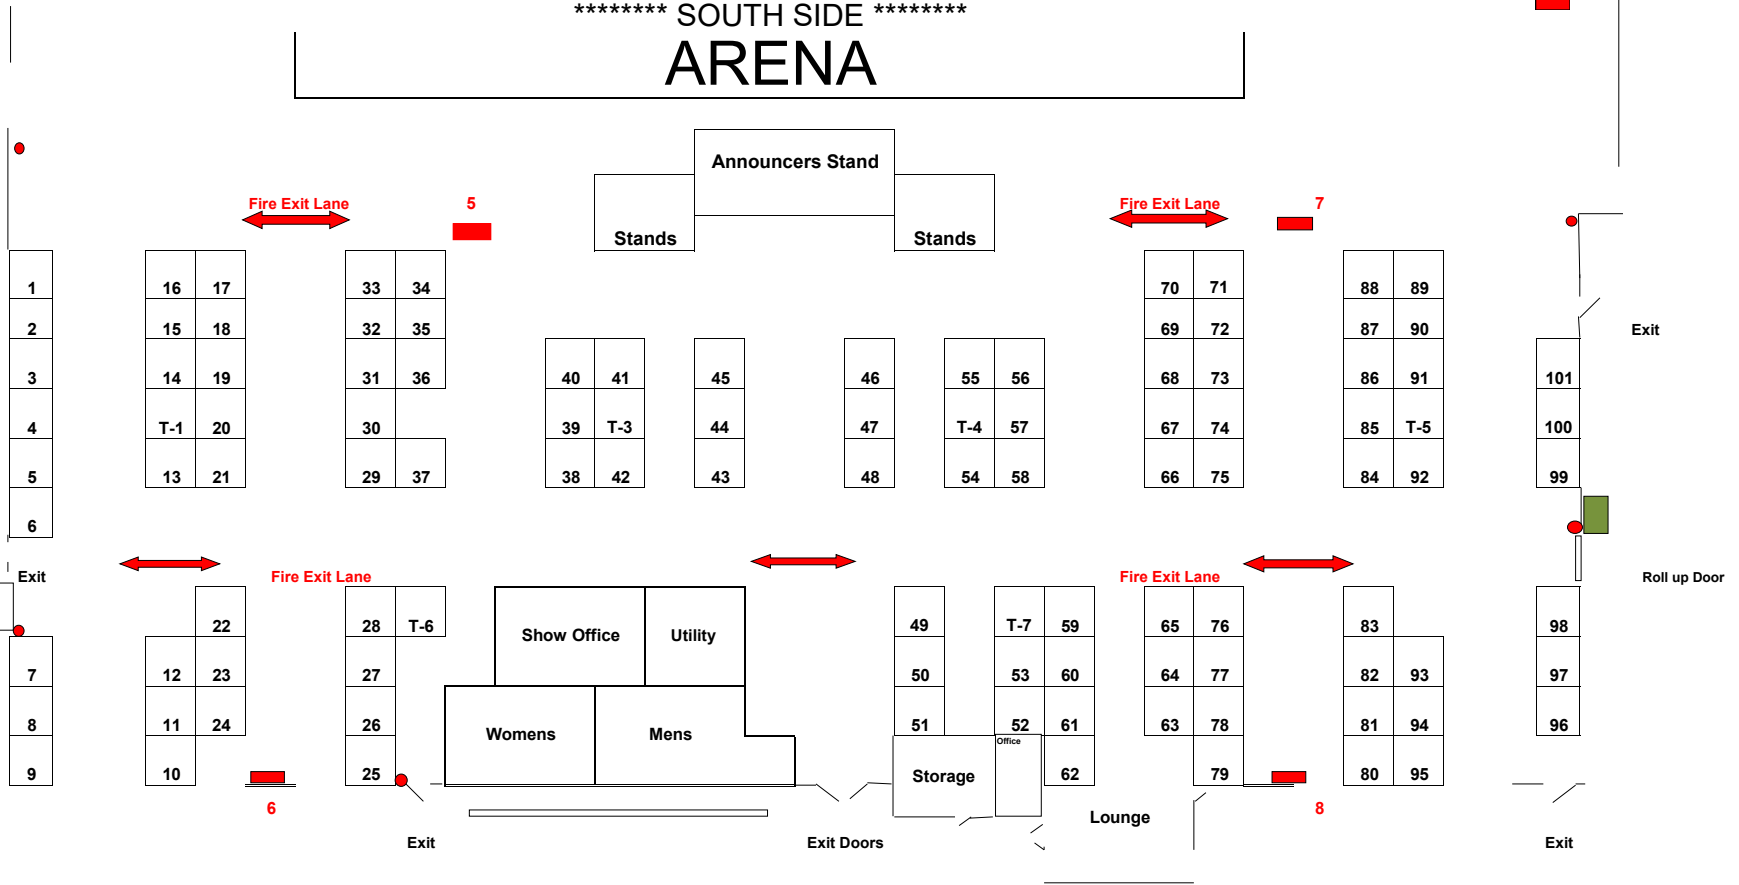

***** SOUTH SIDE *****
ARENA

Roll Up Door

Roll Up Door

LEGEND

- T TACK STALL
-  Indicates Manure Pit
-  Indicates Fire Hose and Fire Hose Number
-  Indicates Fire Extinguisher

- *Note: 1. All Fire Exit Lanes must be Kept Clear at all Times
 3. No smoking allowed inside barn
 4. Tack Stalls for Tack use only horses are prohibited

N
+
E
S

- *Note: 1. All Fire Exit Lanes must be Kept Clear at all Times
 3. No smoking allowed inside barn
 4. Tack Stalls for Tack use only horses are prohibited

LEGEND	
T	TACK STALL
	Indicates Manure Pit
	Indicates Fire Hose and Fire Hose Number